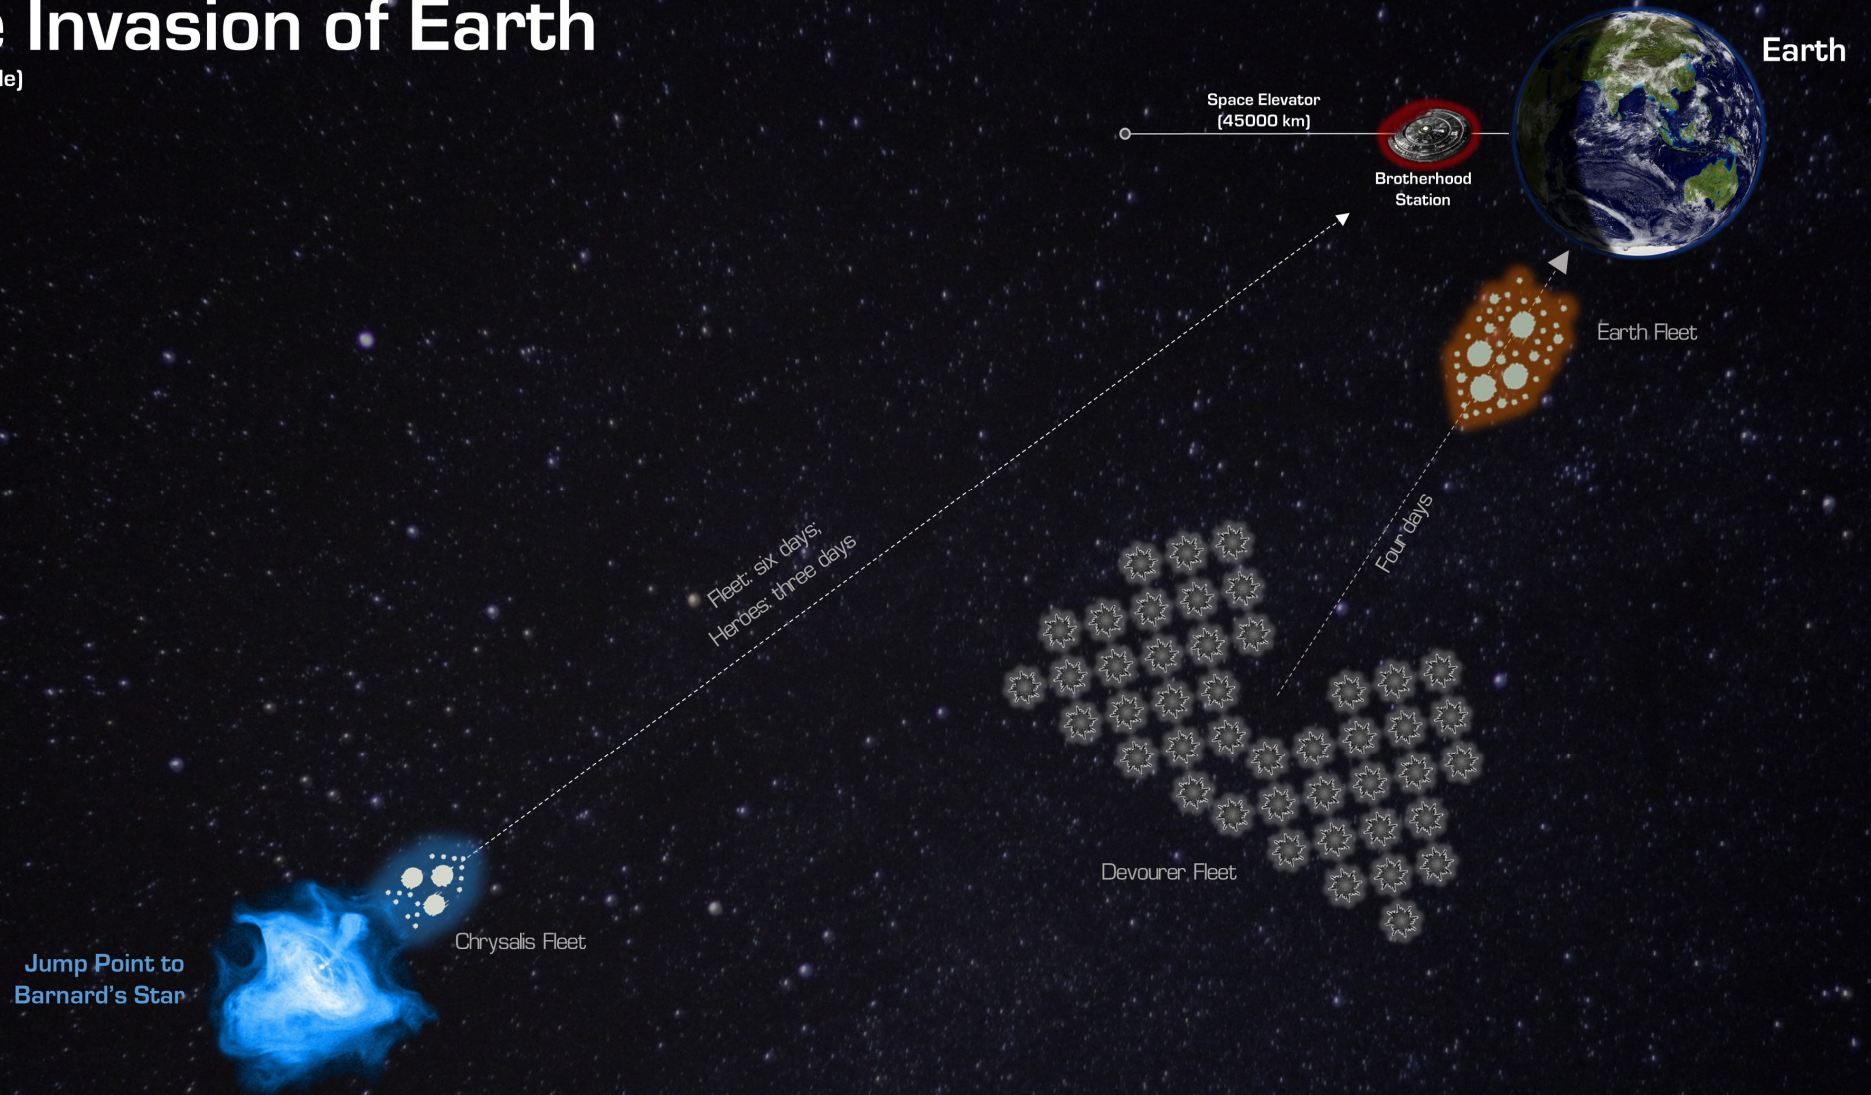

LEGEND

- Settled Star System
- Space Station / Human Outpost
- Uninhabited Star System
- Main Route (Stellar Communication Network)
- Secondary Route
- Dead-end Route
- Secret Route

SEVEN WORLDS

Devourer Base

(Player's Map)

SEVEN WORLDS

Devourer Base

(Player's Map)

Devourer Base

The Invasion of Earth

(not to scale)

Brotherhood Station

Disembarking Bay

Docking Bays (6)

Docking Bay

Brotherhood Station

Brotherhood Station
Maintenance Section
Area Shown

Inboard Profile

Access Levels Cable Shaft Maintenance Section