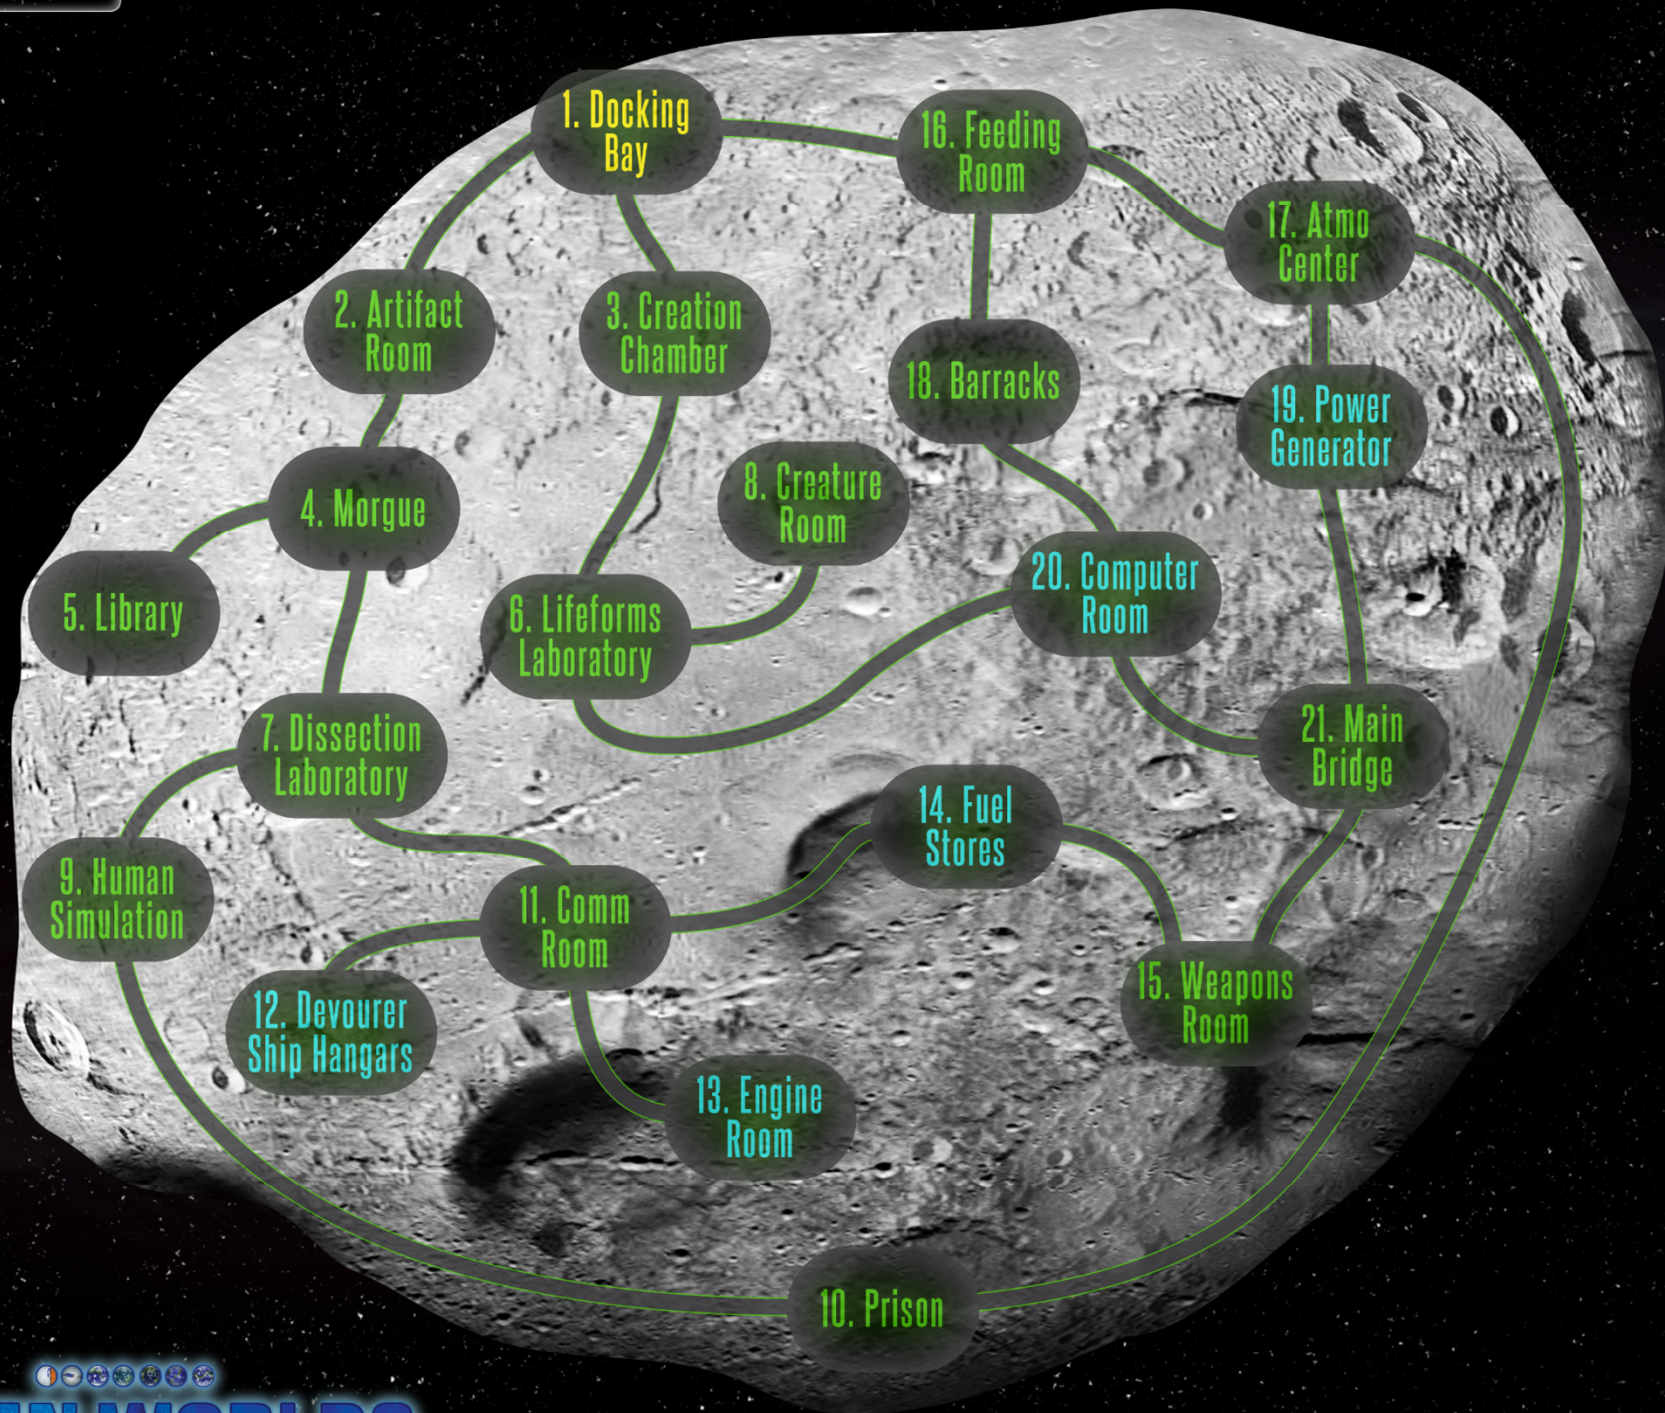

LEGEND

- Settled Star System
- Space Station / Human Outpost
- Uninhabited Star System
- Main Route (Stellar Communication Network)
- Secondary Route
- Dead-end Route
- Secret Route

SEVEN WORLDS

Devourer Base

(Player's Map)

SEVEN WORLDS

Devourer Base

(Player's Map)

Devourer Base

The Invasion of Earth

(not to scale)

Brotherhood Station

Disembarking Bay

Docking Bays (6)

Docking Bay

Brotherhood Station

Brotherhood Station
Maintenance Section
Area Shown

Inboard Profile

Access Levels Cable Shaft Maintenance Section