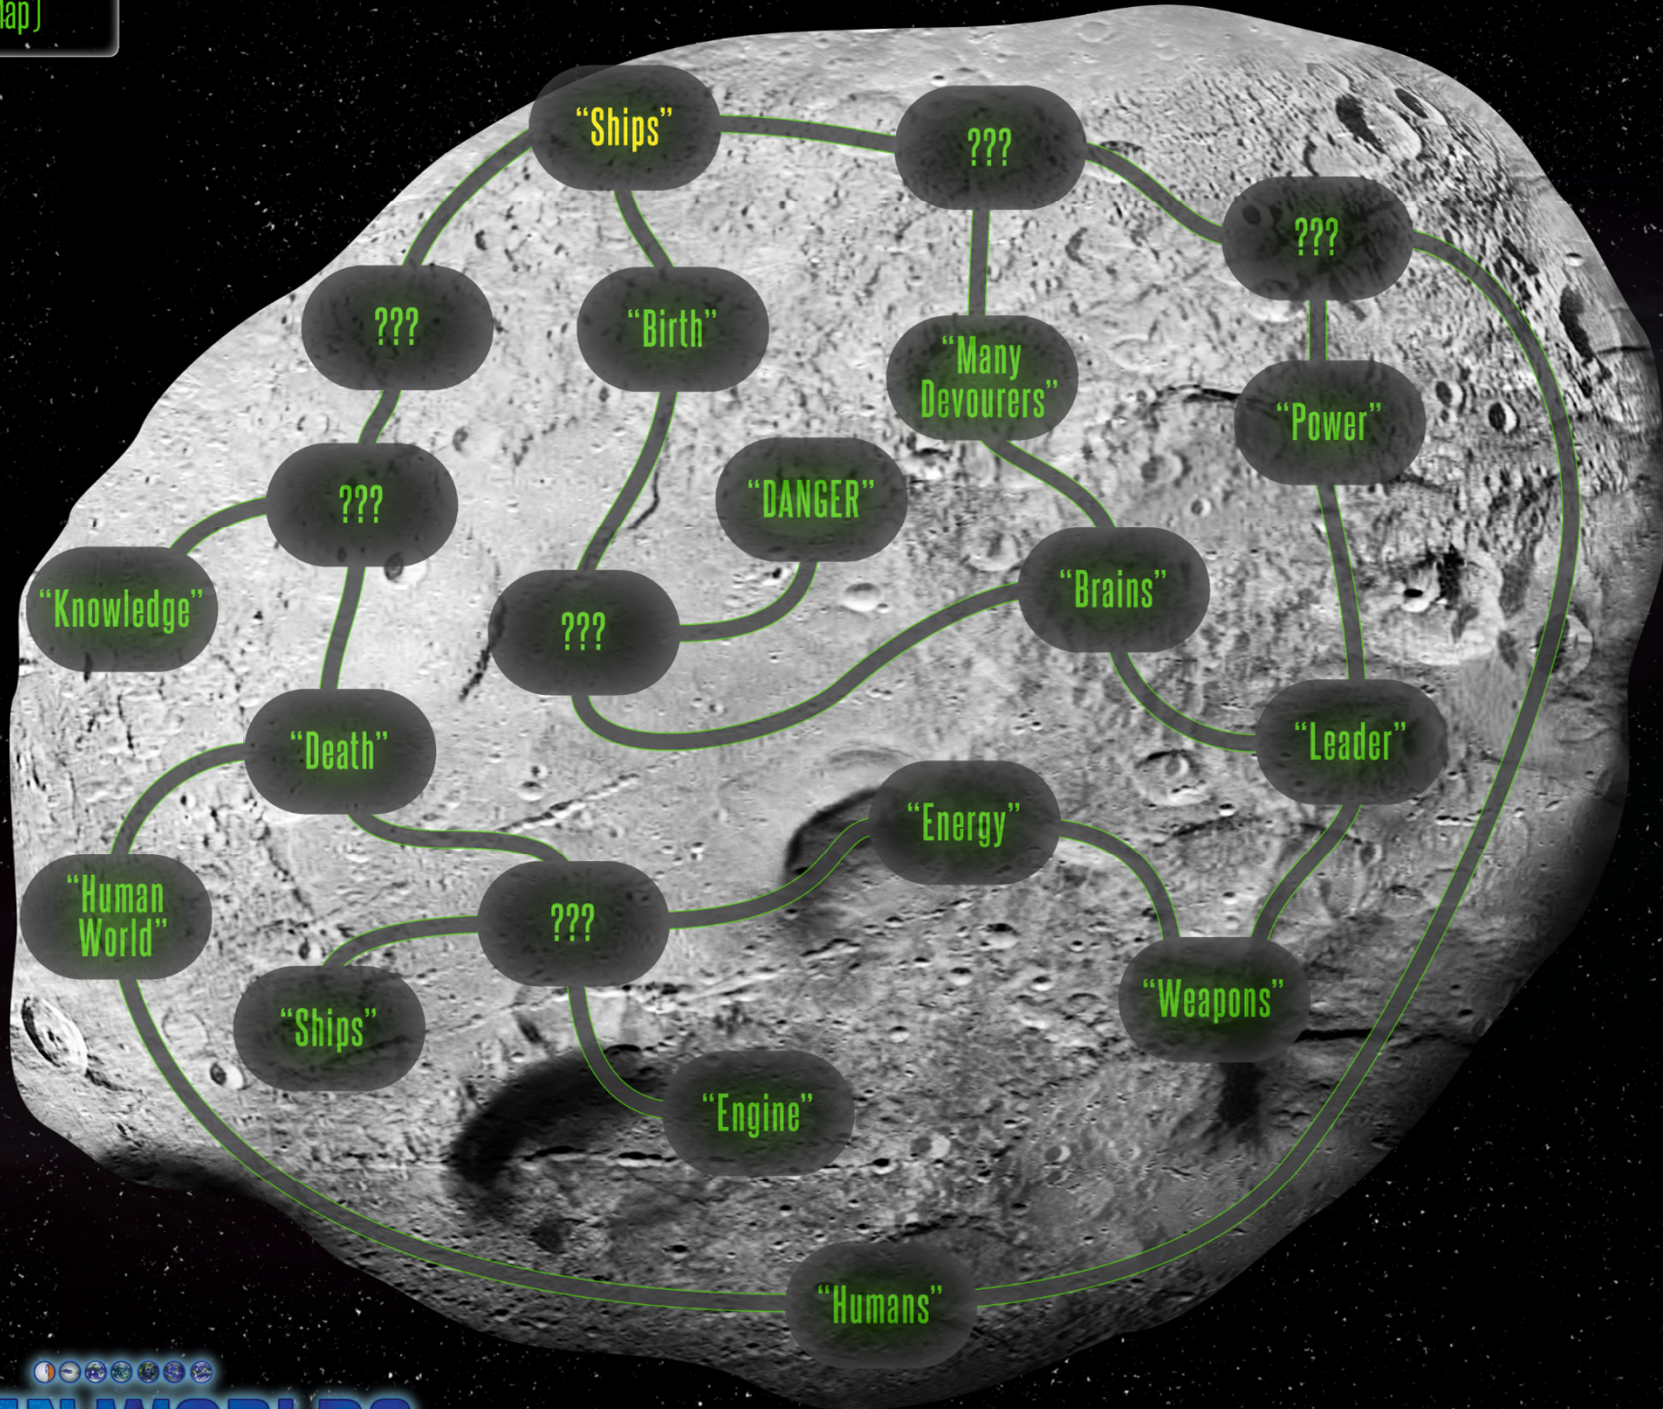

LEGEND

- Settled Star System
- Space Station / Human Outpost
- Uninhabited Star System
- Main Route (Stellar Communication Network)
- Secondary Route
- Dead-end Route
- Secret Route

SEVEN WORLDS

Devourer Base

(Player's Map)

SEVEN WORLDS

Devourer Base

(Player's Map)

Devourer Base

The Invasion of Earth

(not to scale)

Brotherhood Station

Disembarking Bay

Docking Bays (6)

Docking Bay

Brotherhood Station

Brotherhood Station
Maintenance Section
Area Shown

Inboard Profile

Access Levels Cable Shaft Maintenance Section