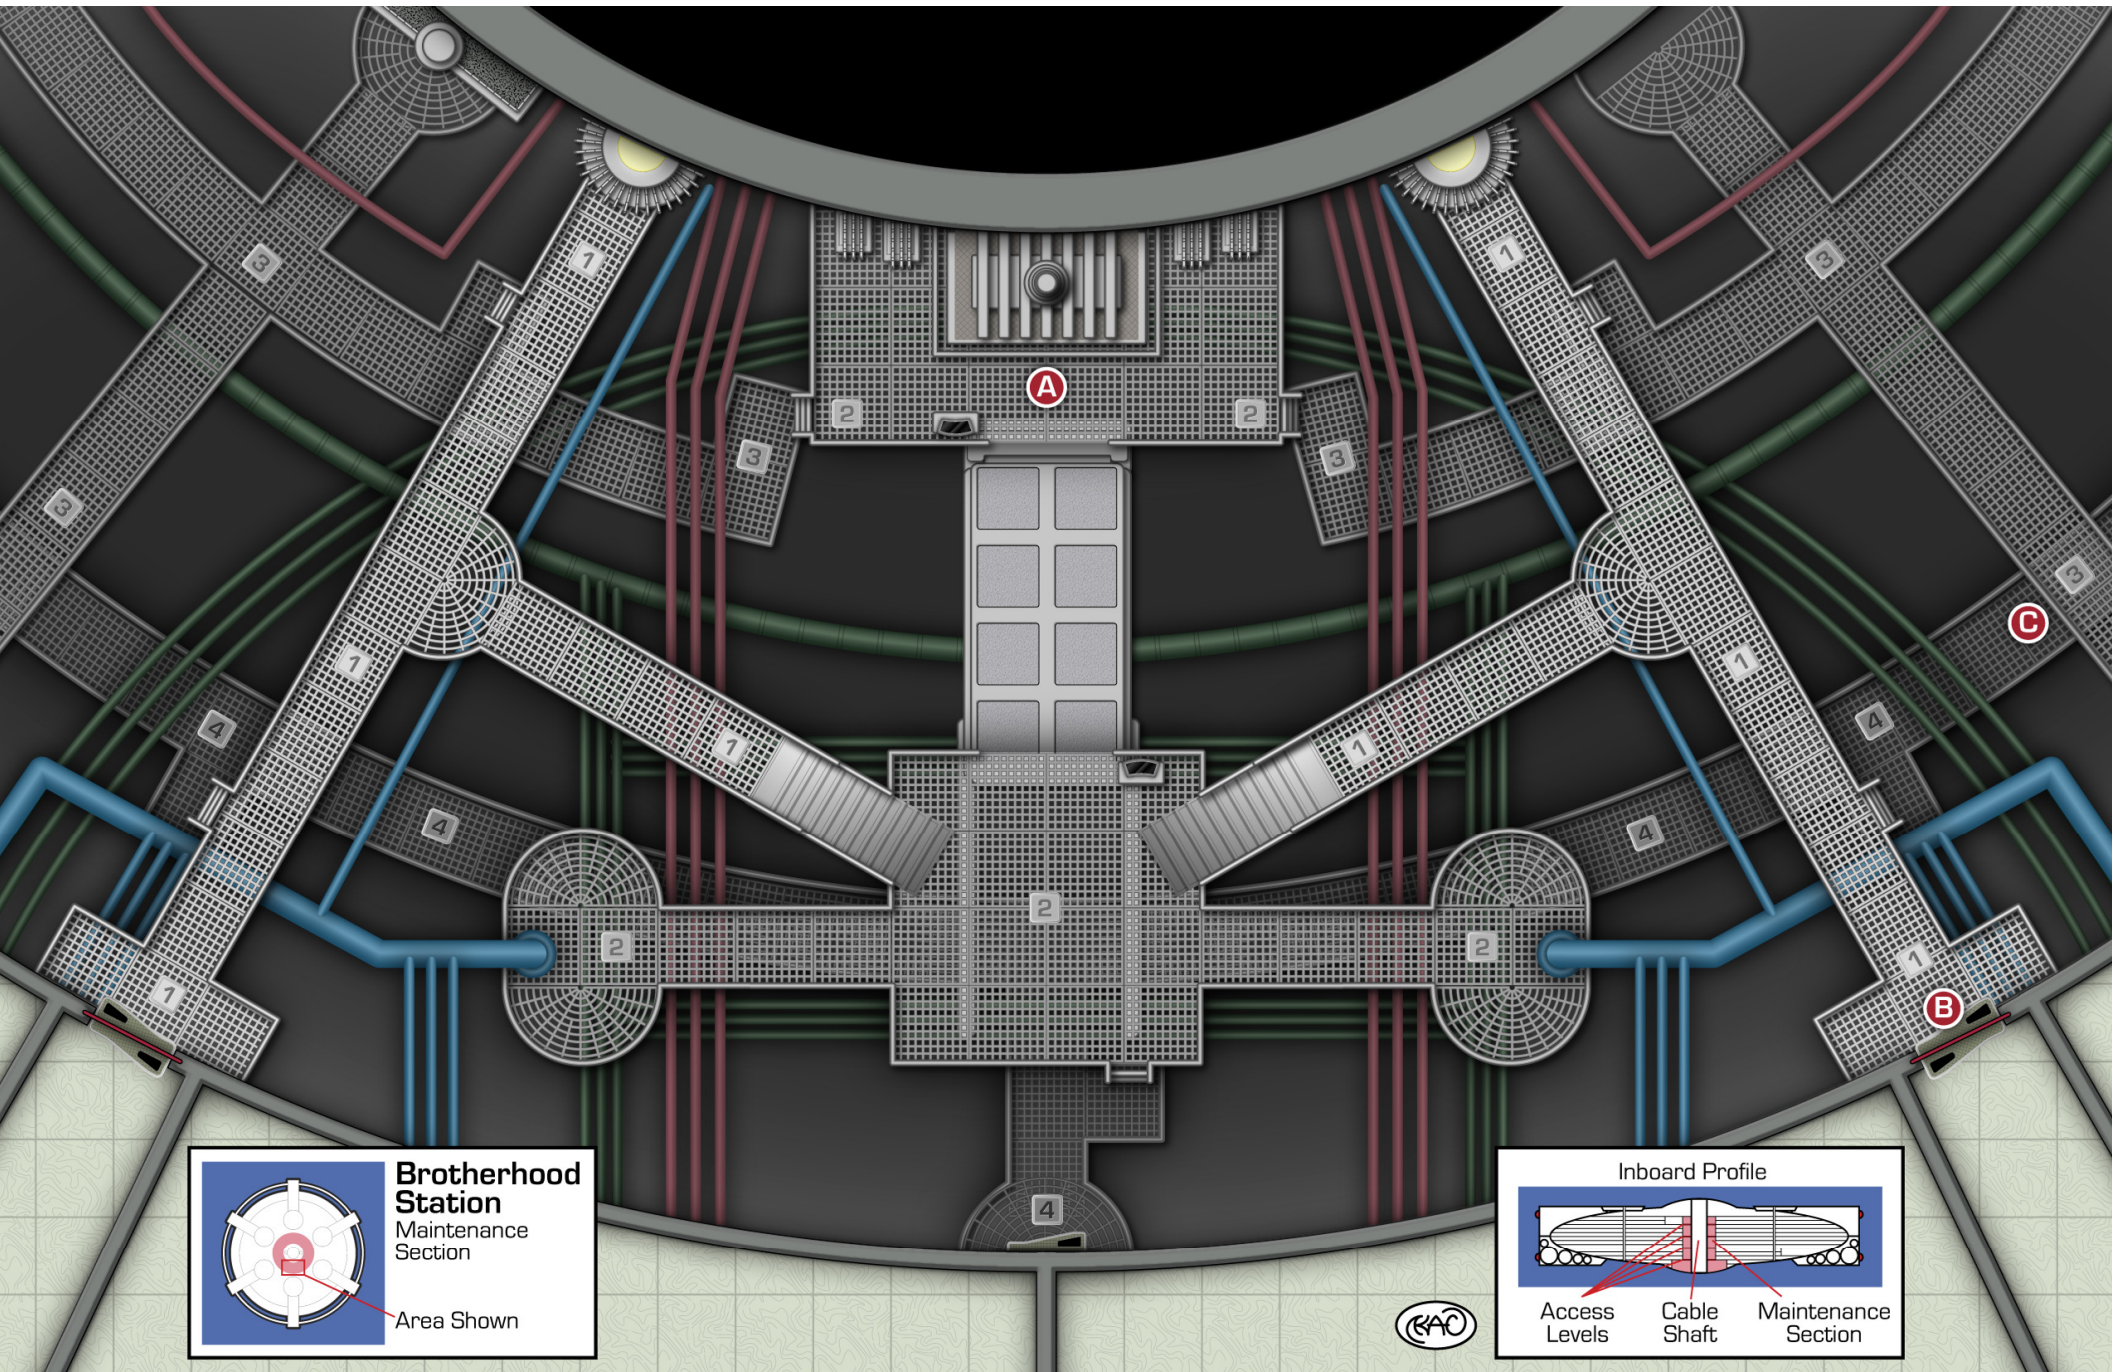

LEGEND

- Settled Star System
- Space Station / Human Outpost
- Uninhabited Star System
- Main Route (Stellar Communication Network)
- Secondary Route
- Dead-end Route
- Secret Route

SEVEN WORLDS

Devourer Base

(Player's Map)

SEVEN WORLDS

Devourer Base

(Player's Map)

Devourer Base

The Invasion of Earth

(not to scale)

Brotherhood Station

Disembarking Bay

Docking Bays (6)

Docking Bay

Brotherhood Station

Brotherhood Station
Maintenance Section
Area Shown

Inboard Profile

Access Levels Cable Shaft Maintenance Section