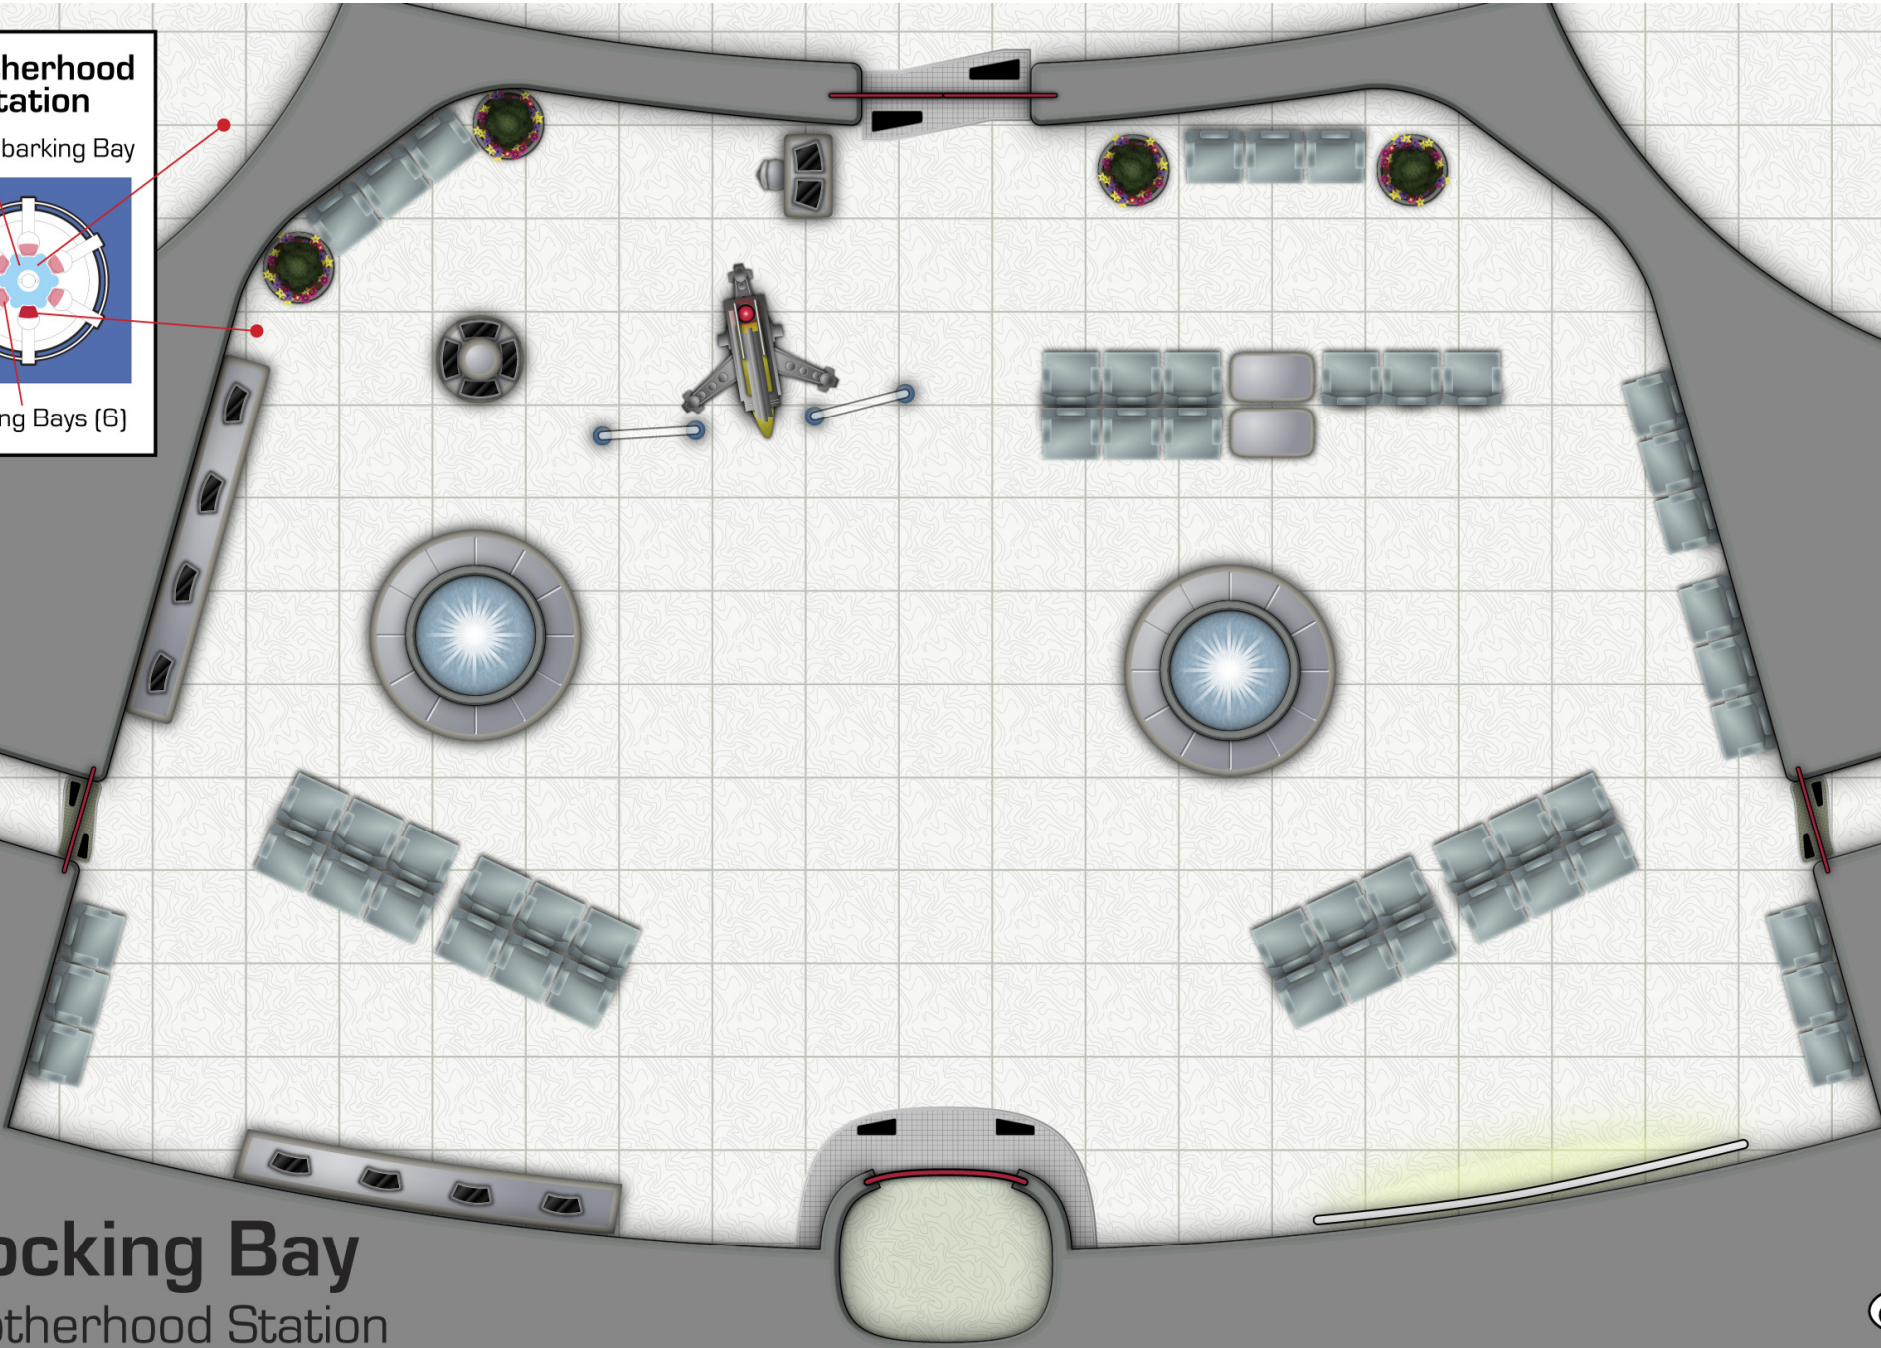

LEGEND

- Settled Star System
- Space Station / Human Outpost
- Uninhabited Star System
- Main Route (Stellar Communication Network)
- Secondary Route
- Dead-end Route
- Secret Route

SEVEN WORLDS

Devourer Base

(Player's Map)

SEVEN WORLDS

Devourer Base

(Player's Map)

Devourer Base

The Invasion of Earth

(not to scale)

Brotherhood Station

Disembarking Bay

Docking Bays (6)

Docking Bay

Brotherhood Station

Brotherhood Station
Maintenance Section
Area Shown

Inboard Profile

Access Levels Cable Shaft Maintenance Section