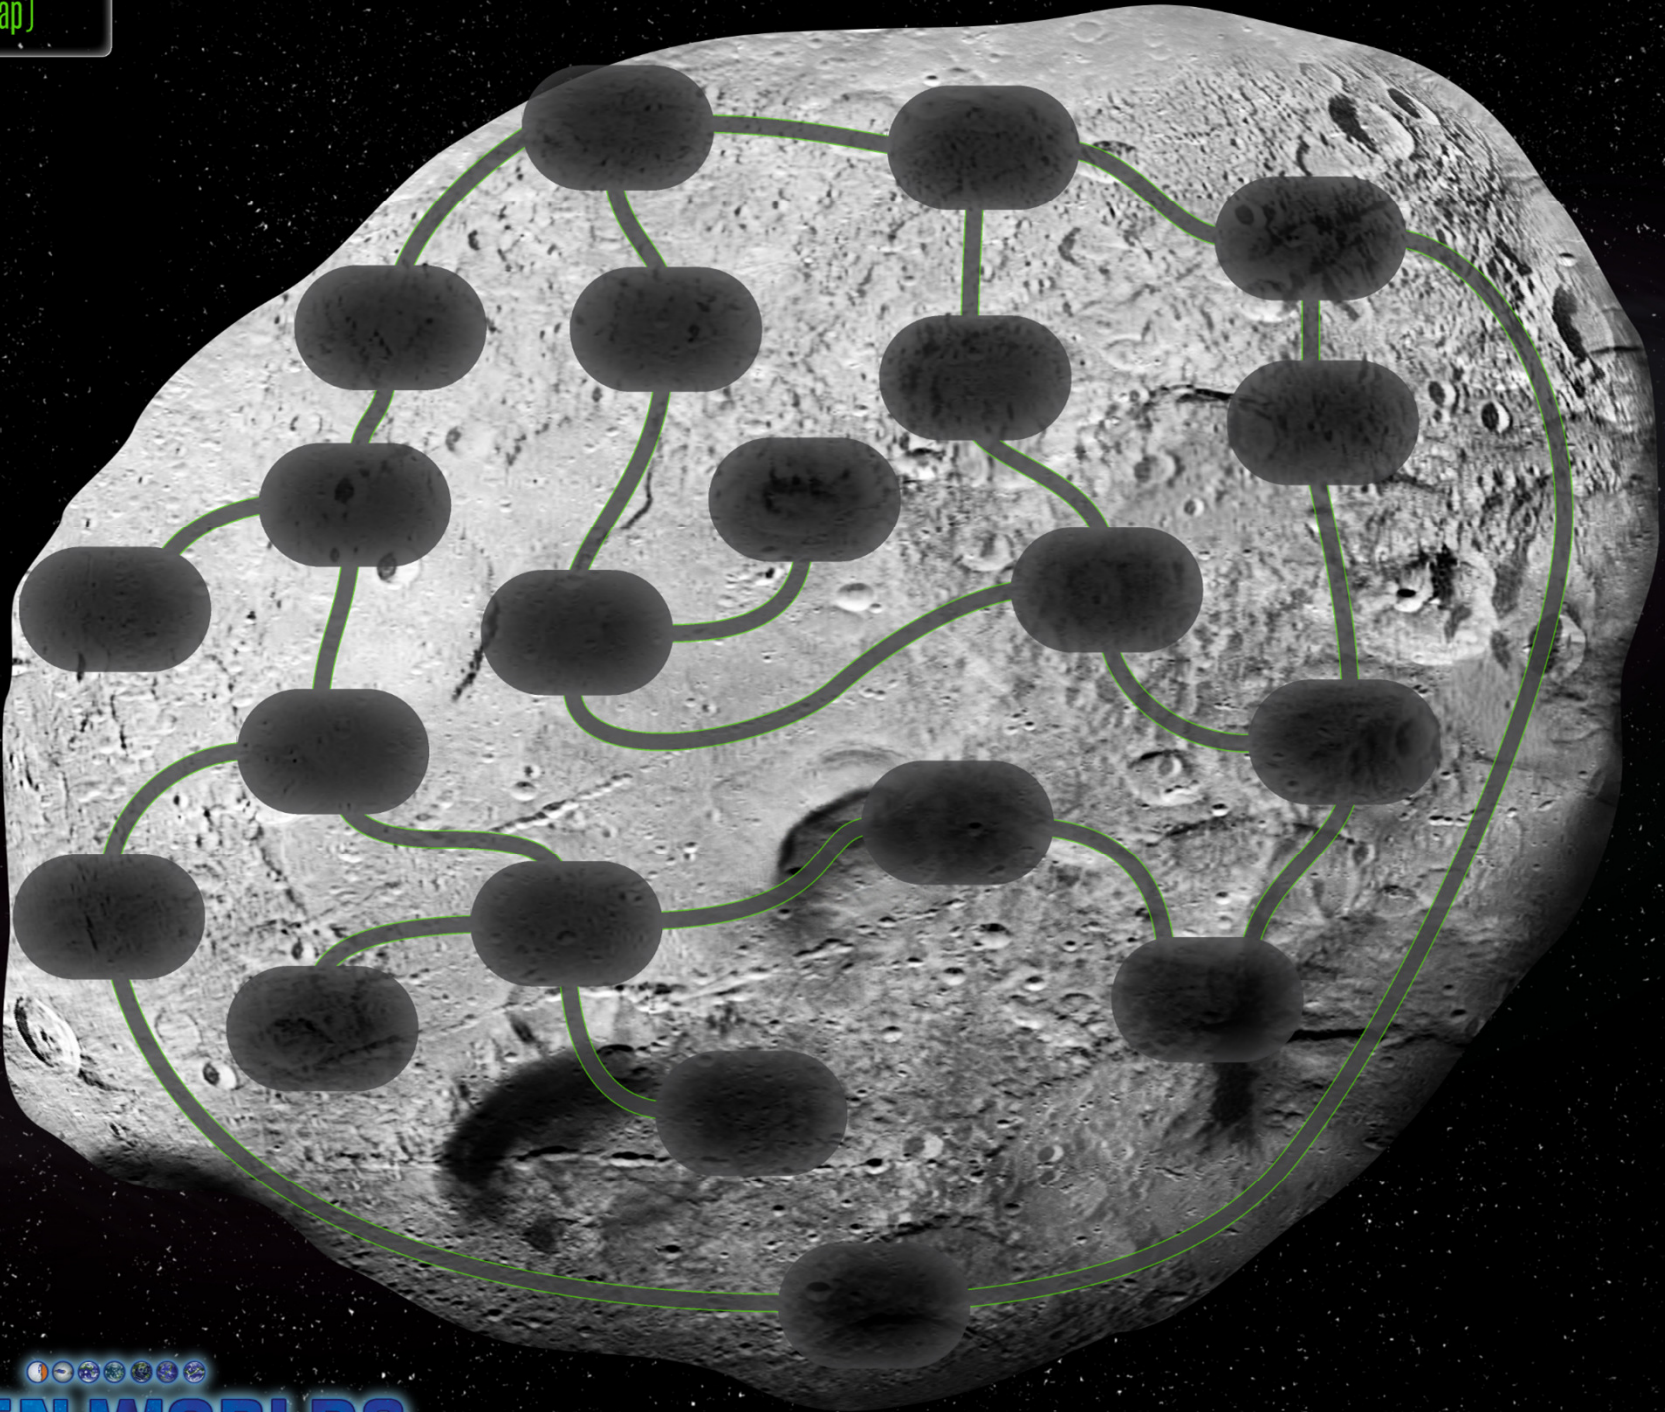

LEGEND

- Settled Star System
- Space Station / Human Outpost
- Uninhabited Star System
- Main Route (Stellar Communication Network)
- Secondary Route
- Dead-end Route
- Secret Route

SEVEN WORLDS

Devourer Base

(Player's Map)

SEVEN WORLDS

Devourer Base

(Player's Map)

Devourer Base

The Invasion of Earth

(not to scale)

Brotherhood Station

Disembarking Bay

Docking Bays (6)

Docking Bay

Brotherhood Station

Brotherhood Station
Maintenance Section
Area Shown

Inboard Profile

Access Levels Cable Shaft Maintenance Section