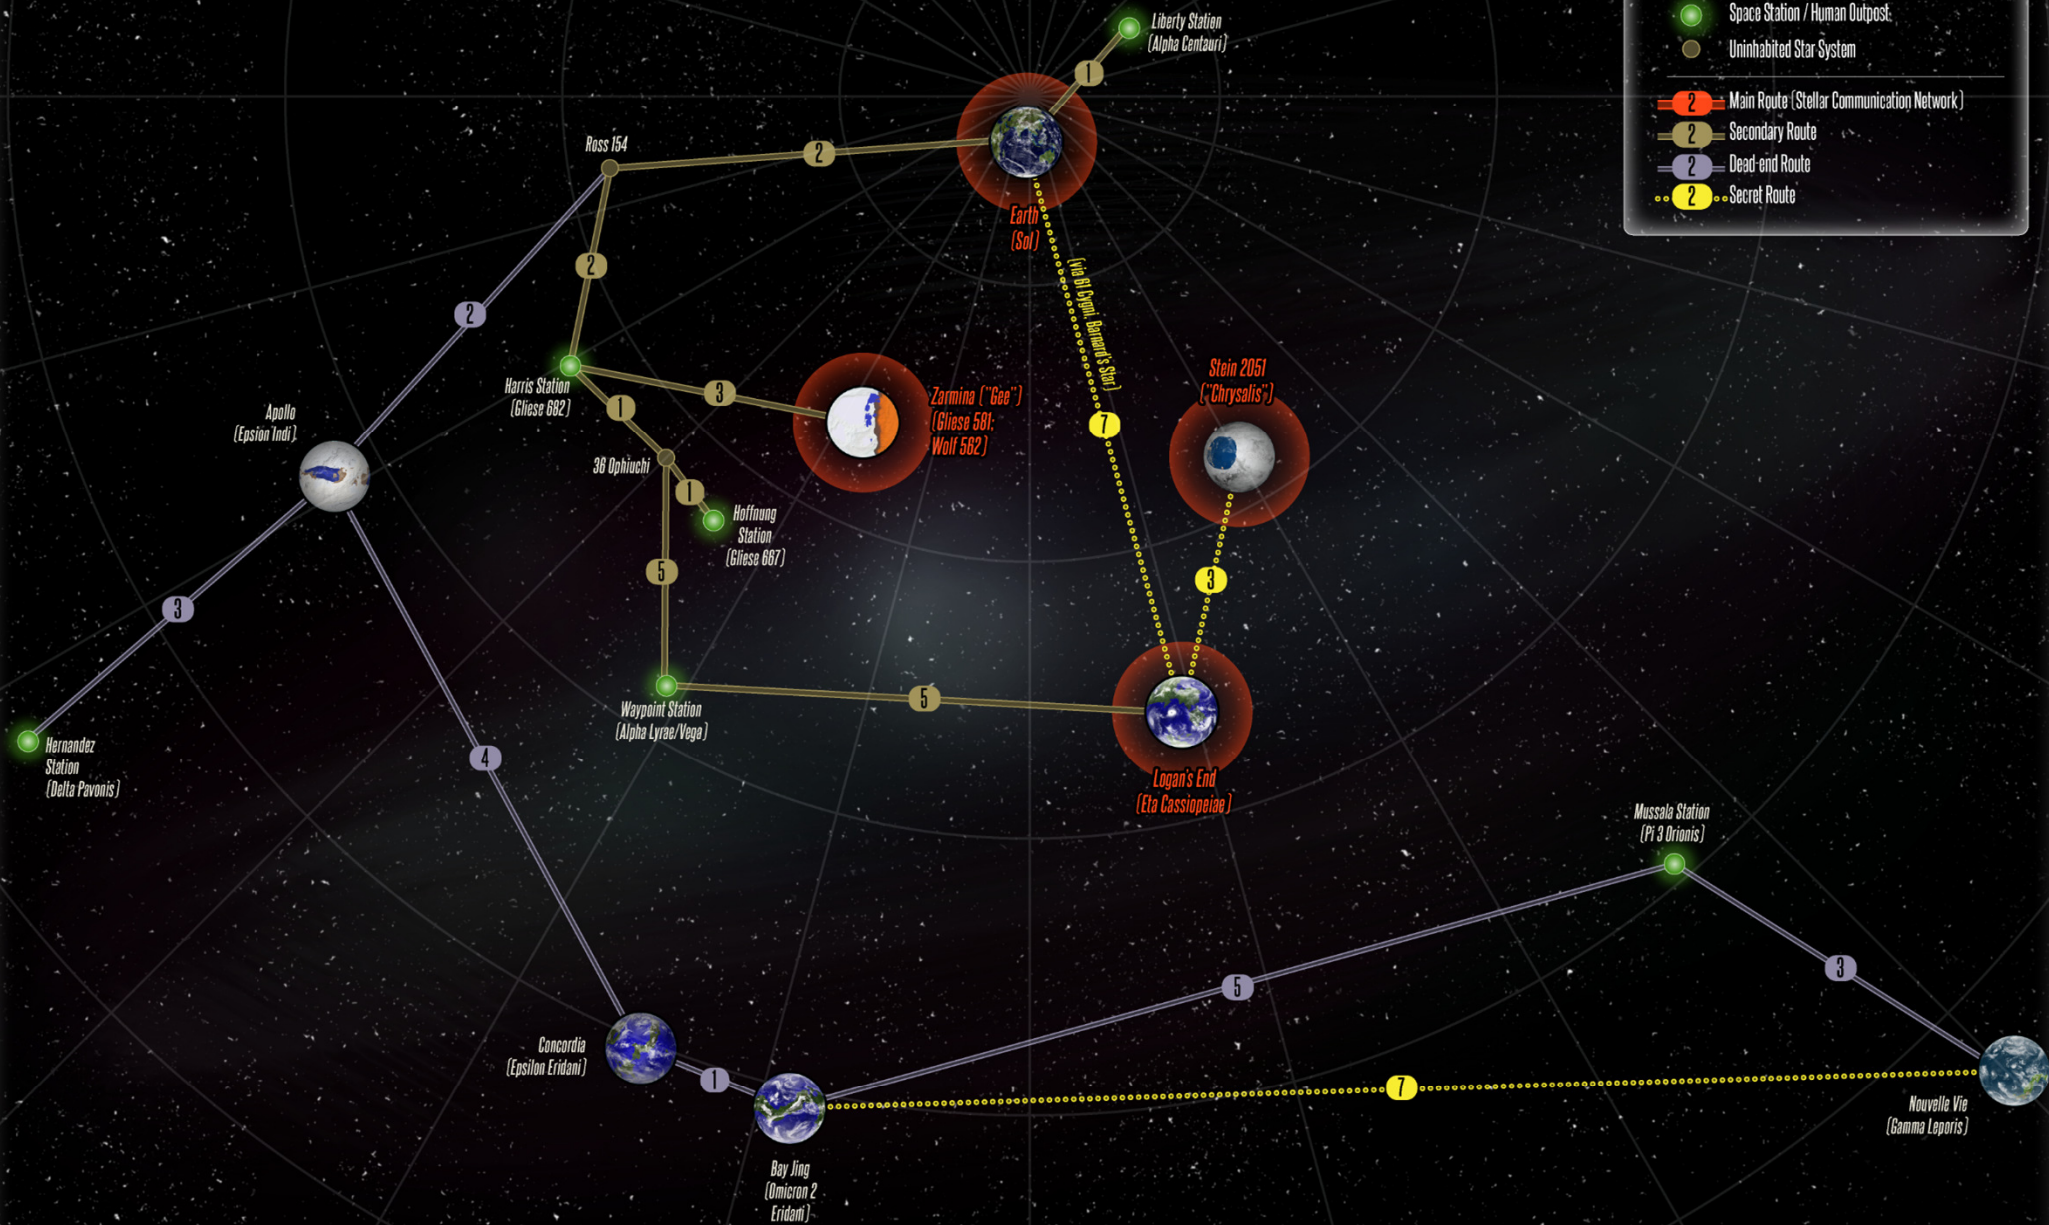

LEGEND

- Settled Star System
- Space Station / Human Outpost
- Uninhabited Star System
- Main Route (Stellar Communication Network)
- Secondary Route
- Dead-end Route
- Secret Route

SEVEN WORLDS

Devourer Base

(Player's Map)

SEVEN WORLDS

Devourer Base

(Player's Map)

Devourer Base

The Invasion of Earth

(not to scale)

Brotherhood Station

Disembarking Bay

Docking Bays (6)

Docking Bay

Brotherhood Station

Brotherhood Station
Maintenance Section
Area Shown

Inboard Profile

Access Levels Cable Shaft Maintenance Section